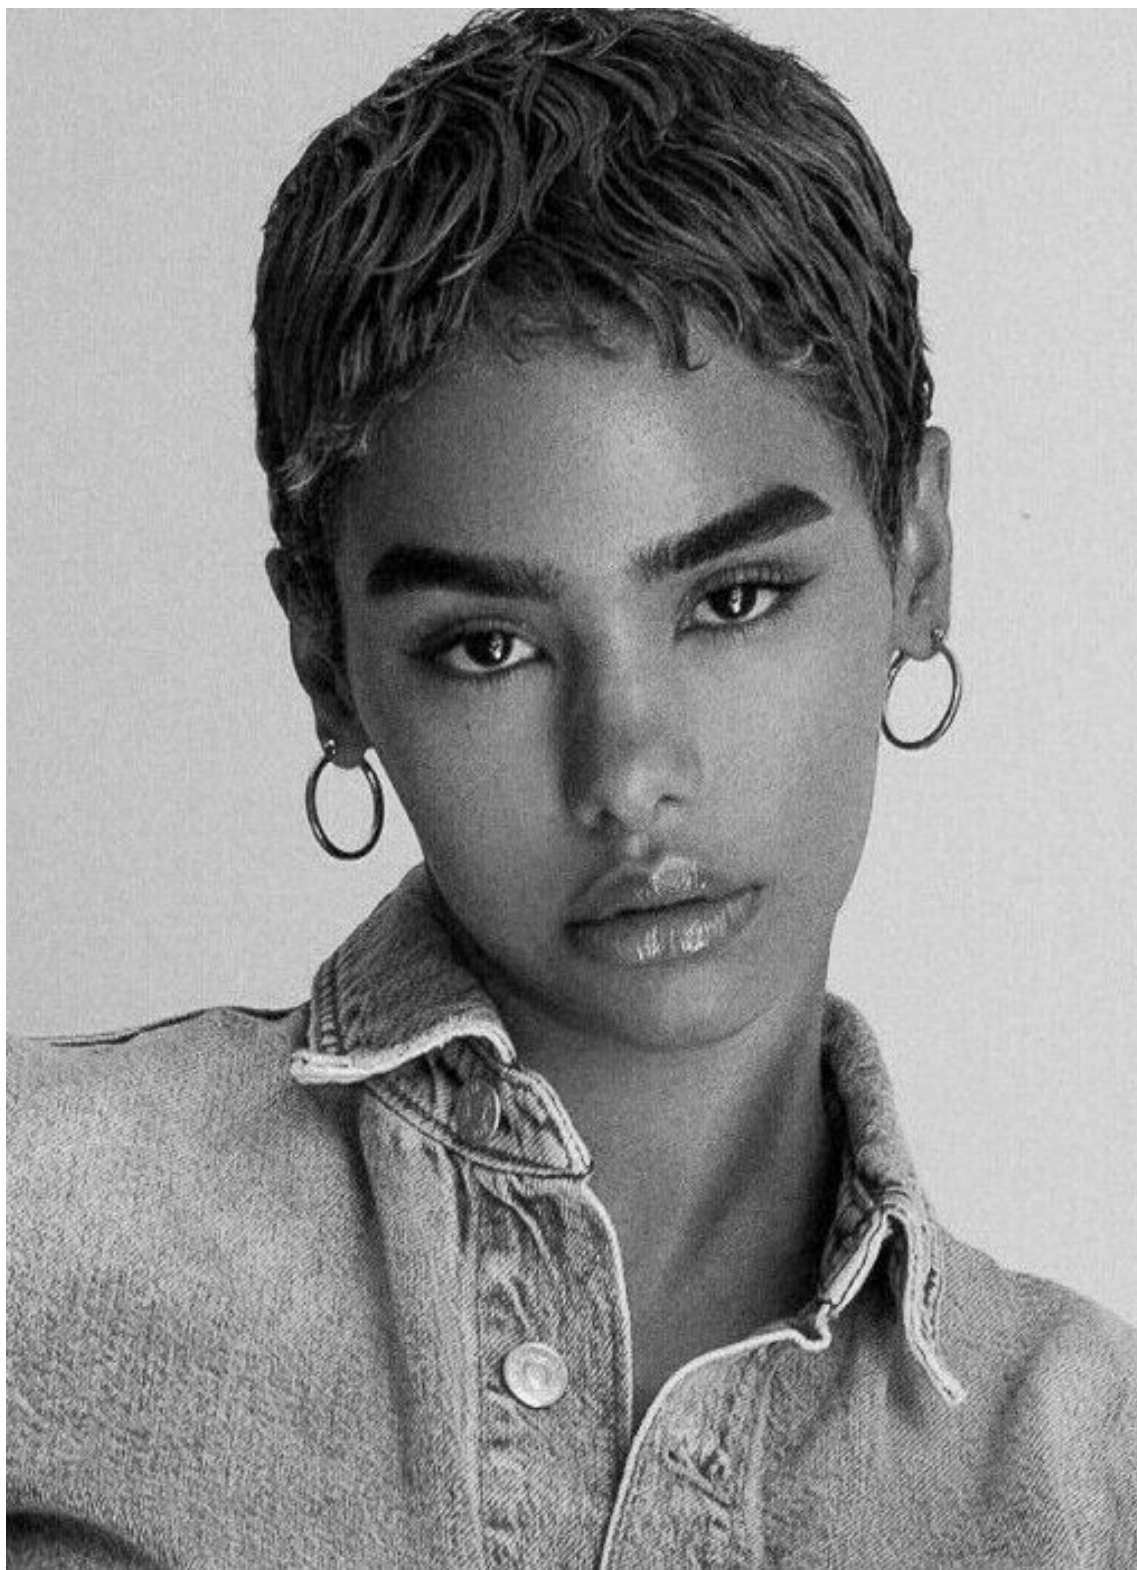

NARESSA VALDEZ

height 5'8" · bust 32.5" · cup B · waist 23.5" · hips 34.5" · dress 36 EU/6 US/8 UK
shoes size 38 EU/7 US/5 UK · hair brown · eyes brown