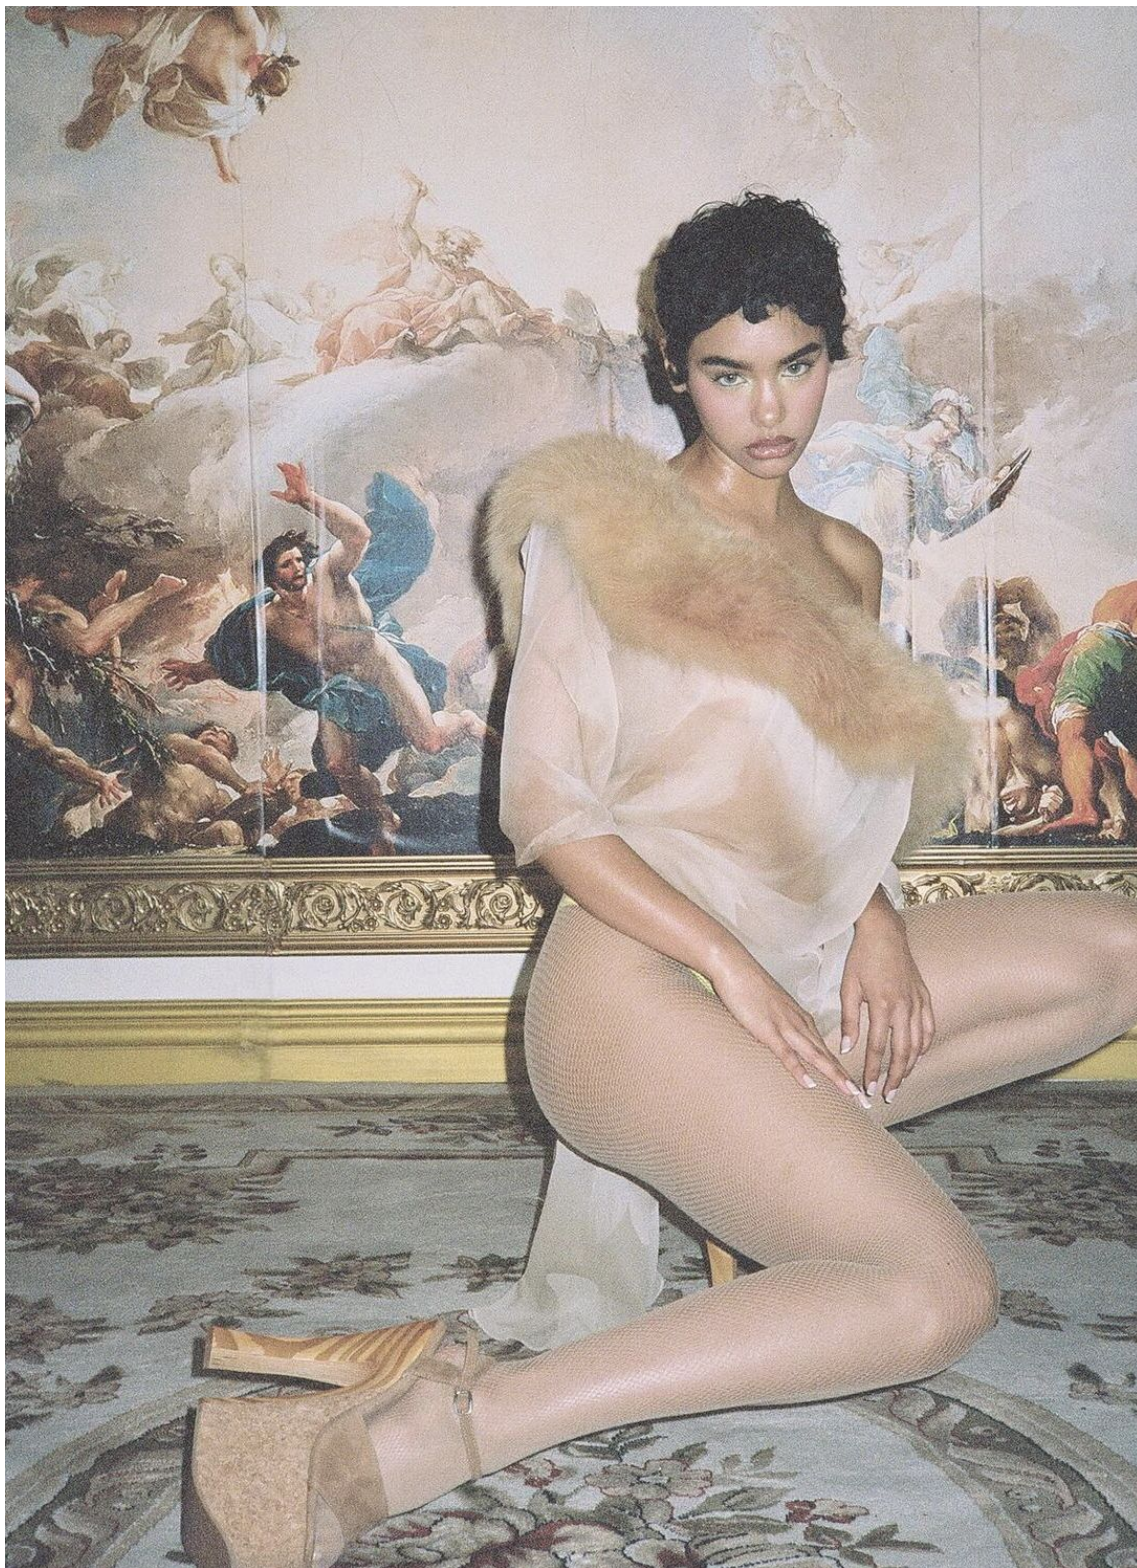

NARESSA VALDEZ

height 5'8" · bust 32.5" · cup B · waist 23.5" · hips 34.5" · dress 36 EU/6 US/8 UK
shoes size 38 EU/7 US/5 UK · hair brown · eyes brown

NARESSA VALDEZ

height 5'8" · bust 32.5" · cup B · waist 23.5" · hips 34.5" · dress 36 EU/6 US/8 UK
shoes size 38 EU/7 US/5 UK · hair brown · eyes brown

MGM
MODELS

MGM
MODELS

NARESSA VALDEZ

height 5'8" · bust 32.5" · cup B · waist 23.5" · hips 34.5" · dress 36 EU/6 US/8 UK
shoes size 38 EU/7 US/5 UK · hair brown · eyes brown

NARESSA VALDEZ

height 5'8" · bust 32.5" · cup B · waist 23.5" · hips 34.5" · dress 36 EU/6 US/8 UK
shoes size 38 EU/7 US/5 UK · hair brown · eyes brown